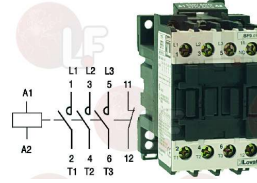

MODULAR

3446562 CONTACTOR LOVATO BF0901A
coil 9A 230V 50/60Hz 4.2Kw
3 normally open contacts
1 normally closed auxiliary contact