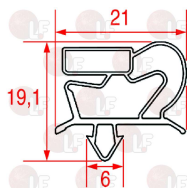

Gaskets for refrigerators

3186780 SNAP-IN GASKET 1555x655 mm
magnetic - color grey