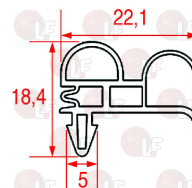

MODULAR M564050000

Gaskets for refrigerators

3186780 SNAP-IN GASKET 1555x655 mm
 magnetic - color grey

MODULAR 752.002.00

3186880 SNAP-IN DOOR GASKET - BAR 2000 mm
 grey colour
 profile 1027

MODULAR

MODULAR