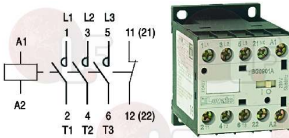

MODULAR 661.066.00

3446557 CONTACTOR LOVATO BG0901A
coil 9A 230V 50/60Hz 4Kw
3 normally open contacts
1 normally closed auxiliary contact