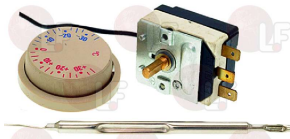

Thermostats

3444172 THERMOSTAT -35+35°C TR711N

3 contacts 15A 250V
capillary 1500 mm
bulb $\varnothing$ 6x110 mm
D shaft $\varnothing$ 6x4.6 mm