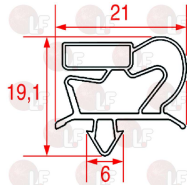

MODULAR

Suitable for:

3786458 SNAP-IN GASKET 1541x627 mm
magnetic - grey color