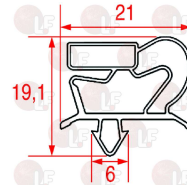

Suitable for:

3786458 SNAP-IN GASKET 1541x627 mm
magnetic - grey color

MODULAR 752.019.00

Suitable for:

3186538 SNAP-IN GASKET 445x195 mm
magnetic - grey colour
for Refrigerated table (MODULAR) TR/C3

MODULAR 752.012.00

3186539 SNAP-IN GASKET 445x305 mm
magnetic - grey colour
for Refrigerated table (MODULAR) TR/C2

MODULAR 752.013.00

3186537 SNAP-IN GASKET 630x445 mm
magnetic - grey colour
for Refrigerated table (MODULAR) TR/P