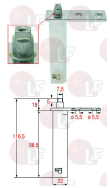

MODULAR 752.015.00

3786673 SNAP-IN GASKET 750x655 mm
magnetic - grey color

MODULAR 752.003.00

Hinges, catches and accessories

3053920 LONG PIN HINGE INTERTECNICA 28L
with square pin 7.5 mm
for Refrigerated cupboard (WHIRLPOOL)
for Refrigerated cupboard (ZANUSSI) APP113