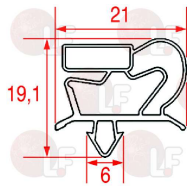

MODULAR 752.015.00

3786673 SNAP-IN GASKET 750x655 mm
magnetic - grey color