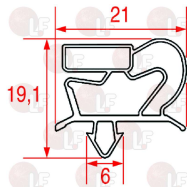

Suitable for:

3786458 SNAP-IN GASKET 1541x627 mm
magnetic - grey color

MODULAR 752.019.00

Suitable for:

3186538 SNAP-IN GASKET 445x195 mm
magnetic - grey colour
for Refrigerated table (MODULAR) TR/C3

MODULAR 752.012.00

3186539 SNAP-IN GASKET 445x305 mm
magnetic - grey colour
for Refrigerated table (MODULAR) TR/C2

MODULAR 752.013.00

3186537 SNAP-IN GASKET 630x445 mm
magnetic - grey colour
for Refrigerated table (MODULAR) TR/P