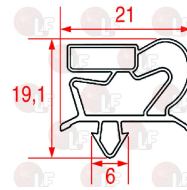

Suitable for:

3786458 SNAP-IN GASKET 1541x627 mm
magnetic - grey color

MODULAR 752.019.00

Suitable for:

3186538 SNAP-IN GASKET 445x195 mm
magnetic - grey colour
for Refrigerated table (MODULAR) TR/C3

MODULAR 752.012.00

3186539 SNAP-IN GASKET 445x305 mm
magnetic - grey colour
for Refrigerated table (MODULAR) TR/C2

MODULAR 752.013.00

3186537 SNAP-IN GASKET 630x445 mm
magnetic - grey colour
for Refrigerated table (MODULAR) TR/P